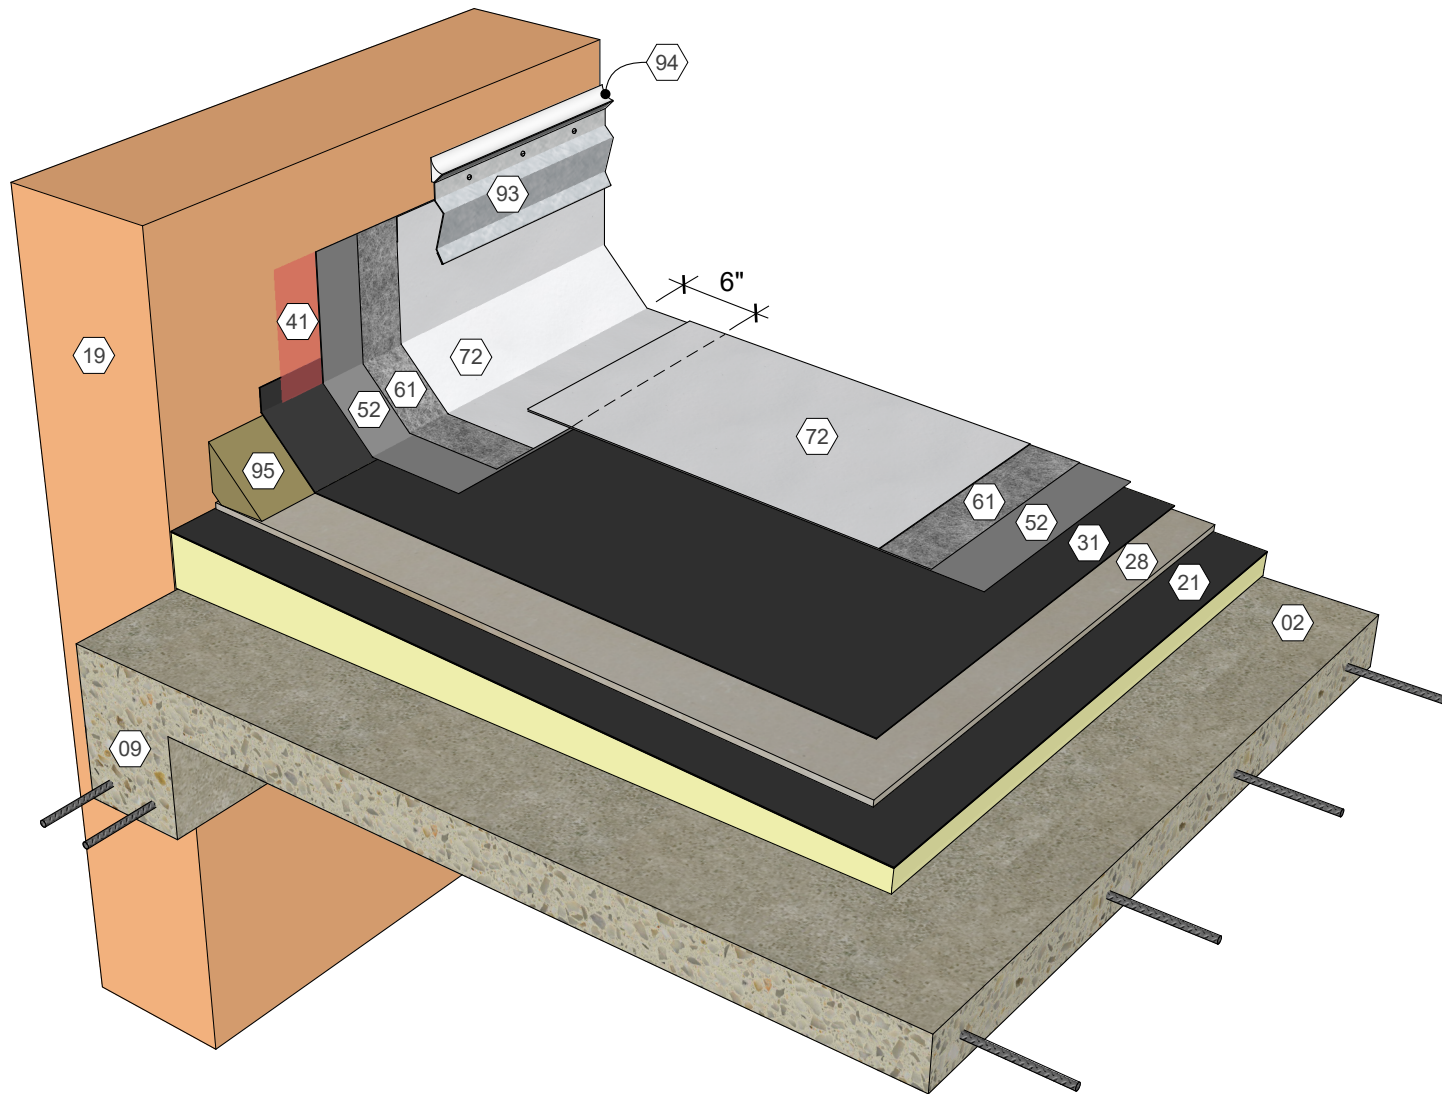

KEY NOTES

- 01 Metal Deck
- 09 Roof Structure
- 19 Wall Assembly
- 22 Polyisocyanurate Insulation (Fastened or Adhered)
- 28 Cover Board (Adhered)
- 31 Approved Base Ply Sheet
- 41 Approved Primer
- 52 AlphaGuard BIO Base Coat
- 61 AlphaGuard Glass Mat or Permafab
- 72 AlphaGuard BIO Top Coat
- 93 Counterflashing, Optional
- 94 Tremseal D, Optional
- 95 Cant Strip

AlphaGuard® BIO Plus Parapet Wall Detail, Metal Deck
Detail 23051

KEY NOTES

- 02 Structural Concrete Deck
- 09 Roof Structure
- 19 Wall Assembly
- 21 Polyisocyanurate Insulation (Adhered)
- 28 Cover Board (Adhered)
- 31 Approved Base Ply Sheet
- 41 Approved Primer
- 52 AlphaGuard BIO Base Coat
- 61 AlphaGuard Glass Mat or Permafab
- 72 AlphaGuard BIO Top Coat
- 93 Counterflashing, Optional
- 94 Tremseal D, Optional
- 95 Cant Strip

AlphaGuard® BIO Plus Parapet Wall Detail, Structural Concrete Deck
 Detail 23052

KEY NOTES

- 03 Precast Concrete Deck
- 19 Wall Assembly
- 21 Polyisocyanurate Insulation (Adhered)
- 28 Cover Board (Adhered)
- 31 Approved Base Ply Sheet
- 41 Approved Primer
- 52 AlphaGuard BIO Base Coat
- 61 AlphaGuard Glass Mat or Permafab
- 72 AlphaGuard BIO Top Coat
- 93 Counterflashing, Optional
- 94 Tremseal D, Optional
- 95 Cant Strip

AlphaGuard® BIO Plus Parapet Wall Detail, Precast Concrete Deck
Detail 23053

KEY NOTES

- ④ Wood Deck
- ⑨ Roof Structure
- ⑱ Wall Assembly
- ⑳ Polyisocyanurate Insulation (Adhered)
- ㉘ Cover Board (Adhered)
- ㉛ Approved Base Ply Sheet
- ㉜ Base Sheet (Fastened)
- ㉝ Approved Primer
- ㉞ AlphaGuard BIO Base Coat
- ㉟ AlphaGuard Glass Mat or Permafab
- ㊱ AlphaGuard BIO Top Coat
- ㊲ Counterflashing, Optional
- ㊳ Tremseal D, Optional
- ㊴ Cant Strip