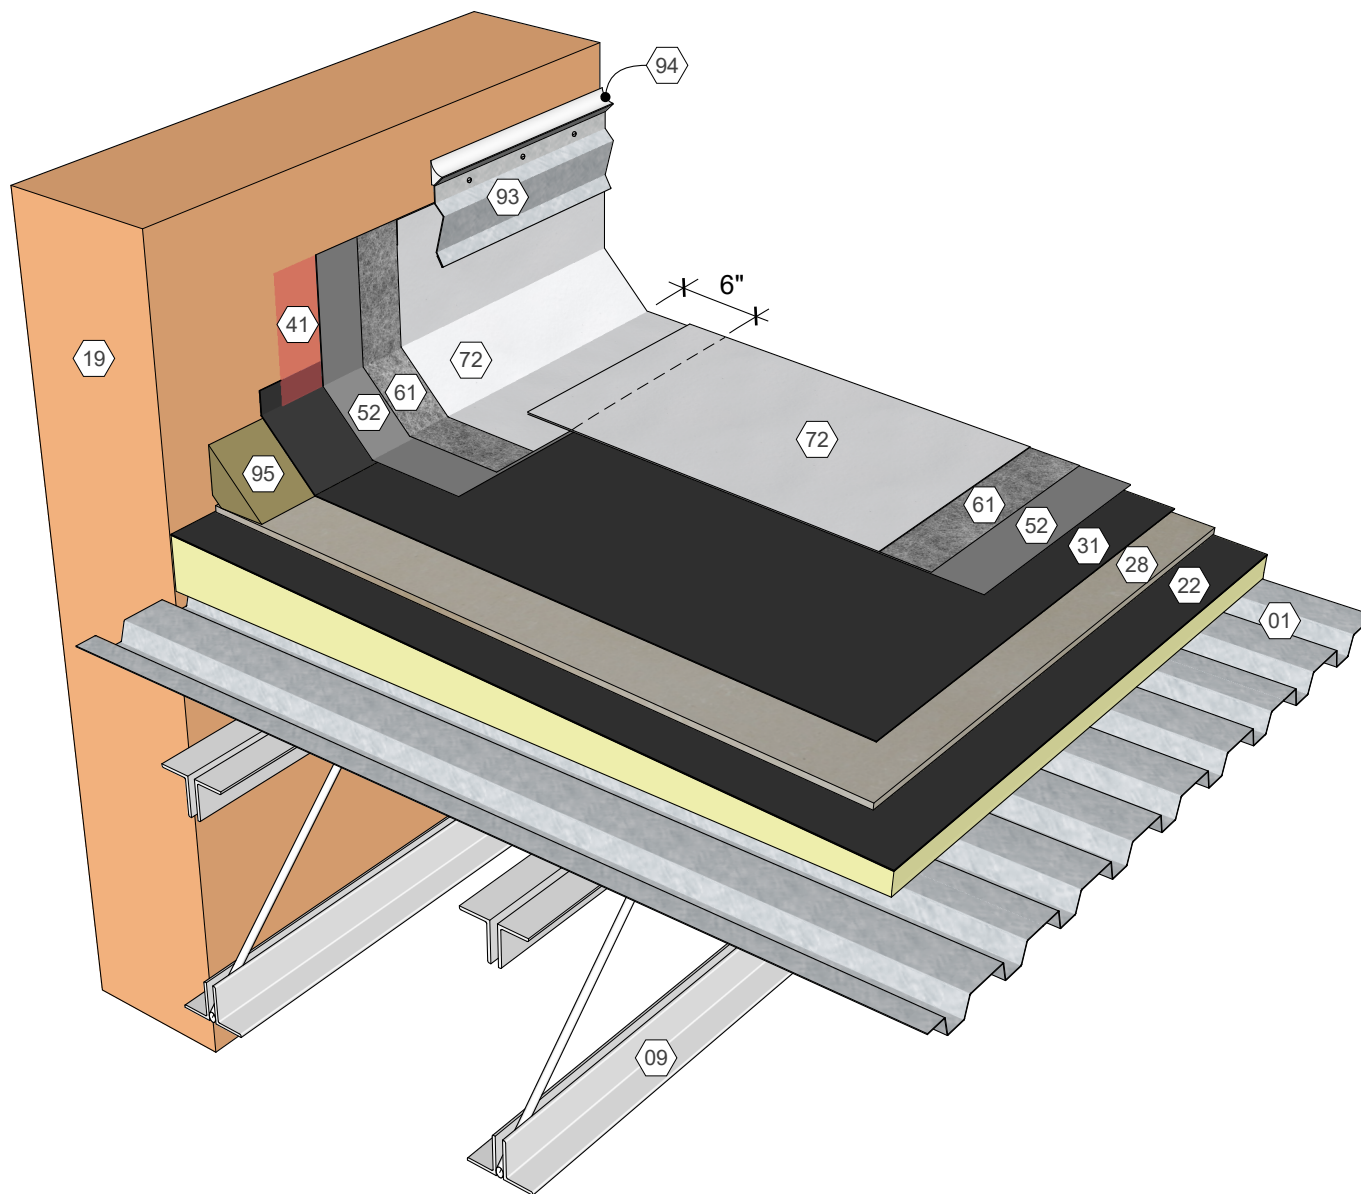

KEY NOTES

- 01 Metal Deck
- 09 Roof Structure
- 19 Wall Assembly
- 22 Polyisocyanurate Insulation (Fastened or Adhered)
- 28 Cover Board (Adhered)
- 31 Approved Base Ply Sheet
- 41 Approved Primer
- 52 AlphaGuard BIO Base Coat
- 61 AlphaGuard Glass Mat or Permafab
- 72 AlphaGuard BIO Top Coat
- 93 Counterflashing, Optional
- 94 Tremseal D, Optional
- 95 Cant Strip

AlphaGuard® BIO Plus Parapet Wall Detail, Metal Deck
Detail 23051

KEY NOTES

- 02 Structural Concrete Deck
- 09 Roof Structure
- 19 Wall Assembly
- 21 Polyisocyanurate Insulation (Adhered)
- 28 Cover Board (Adhered)
- 31 Approved Base Ply Sheet
- 41 Approved Primer
- 52 AlphaGuard BIO Base Coat
- 61 AlphaGuard Glass Mat or Permafab
- 72 AlphaGuard BIO Top Coat
- 93 Counterflashing, Optional
- 94 Tremseal D, Optional
- 95 Cant Strip

AlphaGuard® BIO Plus Parapet Wall Detail, Structural Concrete Deck
 Detail 23052

KEY NOTES

- 03 Precast Concrete Deck
- 19 Wall Assembly
- 21 Polyisocyanurate Insulation (Adhered)
- 28 Cover Board (Adhered)
- 31 Approved Base Ply Sheet
- 41 Approved Primer
- 52 AlphaGuard BIO Base Coat
- 61 AlphaGuard Glass Mat or Permafab
- 72 AlphaGuard BIO Top Coat
- 93 Counterflashing, Optional
- 94 Tremseal D, Optional
- 95 Cant Strip