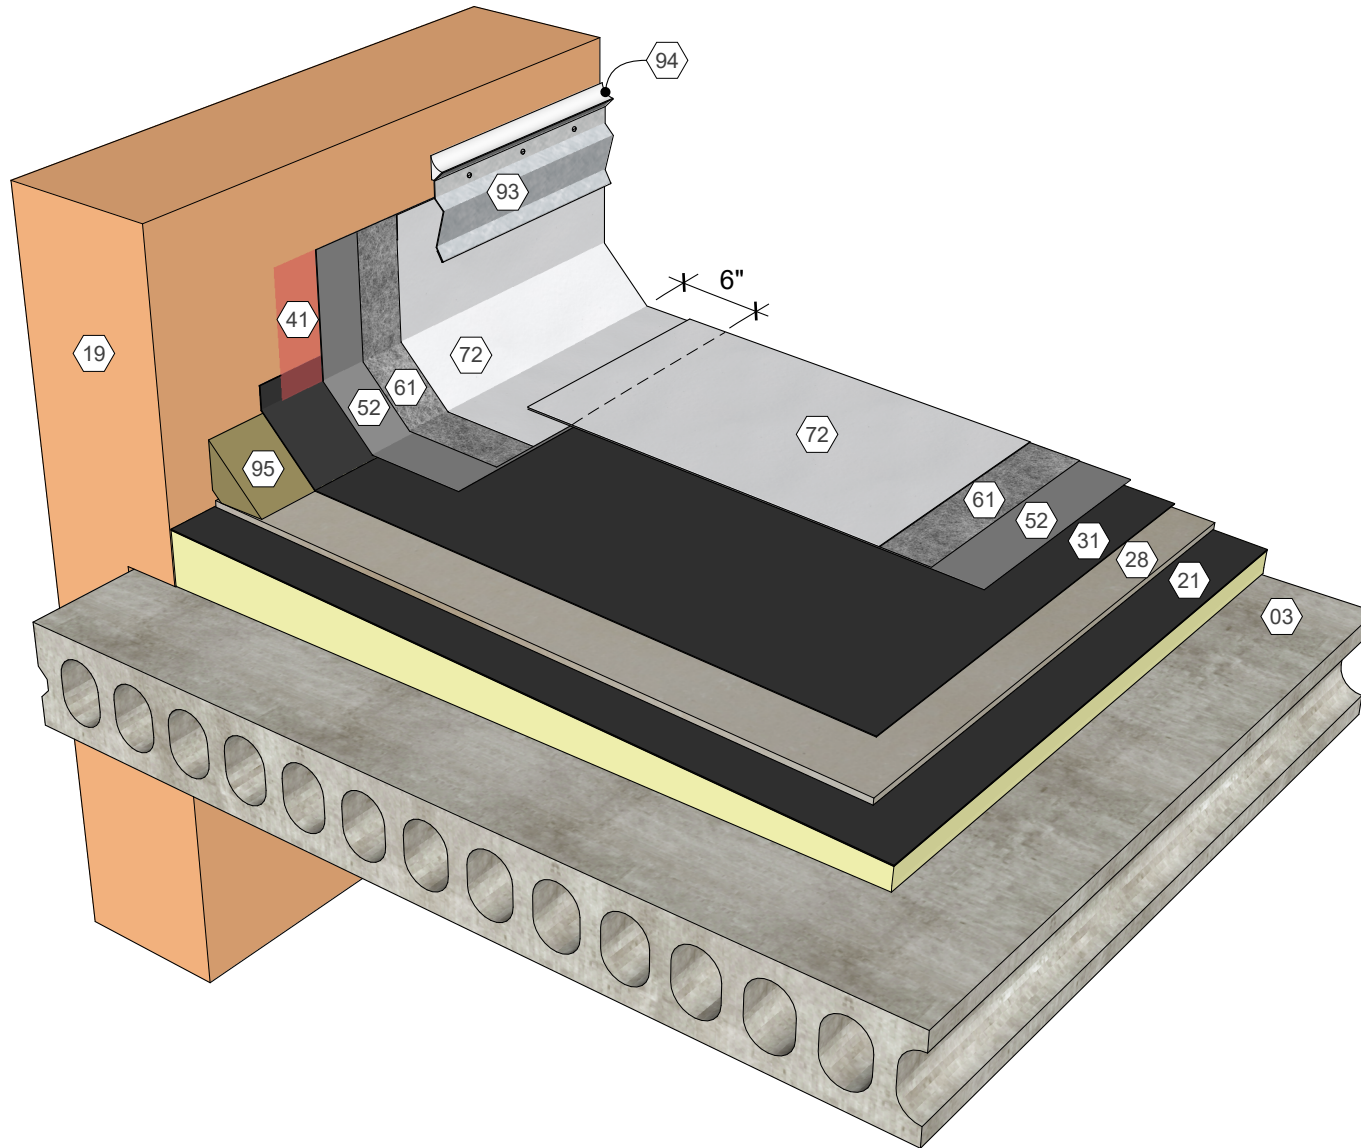

KEY NOTES

- 01 Metal Deck
- 09 Roof Structure
- 19 Wall Assembly
- 22 Polyisocyanurate Insulation (Fastened or Adhered)
- 28 Cover Board (Adhered)
- 31 Approved Base Ply Sheet
- 41 Approved Primer
- 52 AlphaGuard BIO Base Coat
- 61 AlphaGuard Glass Mat or Permafab
- 72 AlphaGuard BIO Top Coat
- 93 Counterflashing, Optional
- 94 Tremseal D, Optional
- 95 Cant Strip

AlphaGuard® BIO Plus Parapet Wall Detail, Metal Deck
Detail 23051

KEY NOTES

- 02 Structural Concrete Deck
- 09 Roof Structure
- 19 Wall Assembly
- 21 Polyisocyanurate Insulation (Adhered)
- 28 Cover Board (Adhered)
- 31 Approved Base Ply Sheet
- 41 Approved Primer
- 52 AlphaGuard BIO Base Coat
- 61 AlphaGuard Glass Mat or Permafab
- 72 AlphaGuard BIO Top Coat
- 93 Counterflashing, Optional
- 94 Tremseal D, Optional
- 95 Cant Strip

AlphaGuard® BIO Plus Parapet Wall Detail, Structural Concrete Deck
 Detail 23052

KEY NOTES

- 03 Precast Concrete Deck
- 19 Wall Assembly
- 21 Polyisocyanurate Insulation (Adhered)
- 28 Cover Board (Adhered)
- 31 Approved Base Ply Sheet
- 41 Approved Primer
- 52 AlphaGuard BIO Base Coat
- 61 AlphaGuard Glass Mat or Permafab
- 72 AlphaGuard BIO Top Coat
- 93 Counterflashing, Optional
- 94 Tremseal D, Optional
- 95 Cant Strip