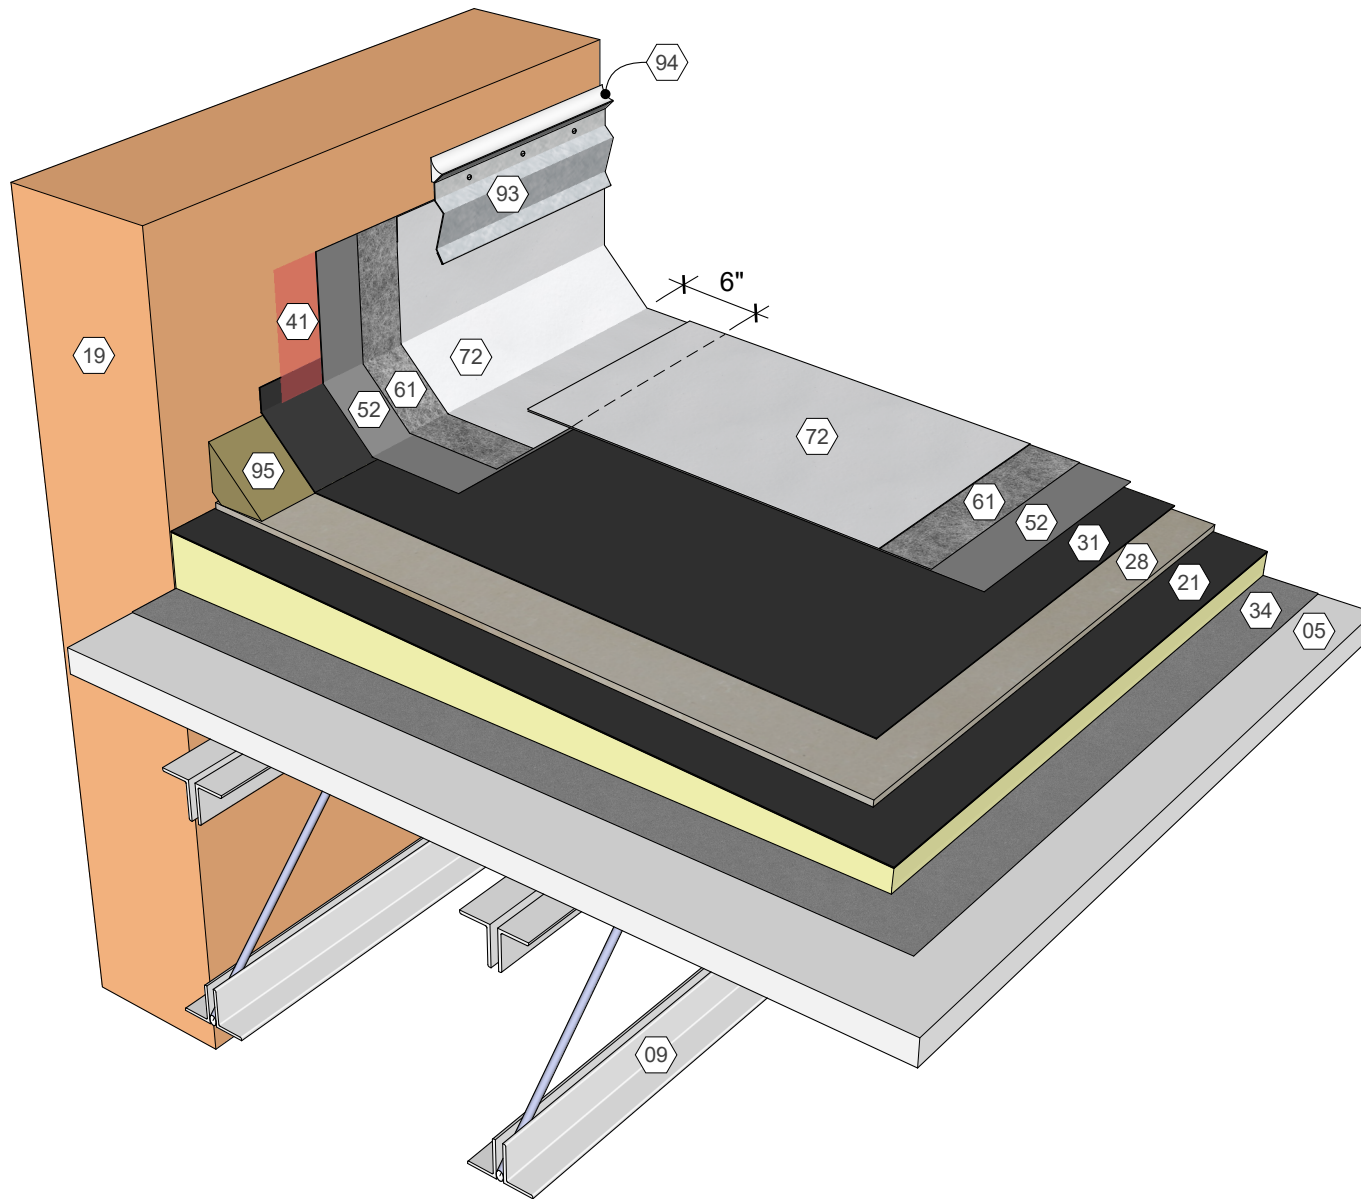

AlphaGuard® BIO Plus Parapet Wall Detail, Wood Deck
Detail 23054

KEY NOTES

- 05 Gypsum Deck
- 09 Roof Structure
- 19 Wall Assembly
- 21 Polyisocyanurate Insulation (Adhered)
- 28 Cover Board (Adhered)
- 31 Approved Base Ply Sheet
- 34 Base Sheet (Fastened)
- 41 Approved Primer
- 52 AlphaGuard BIO Base Coat
- 61 AlphaGuard Glass Mat or Permafab
- 72 AlphaGuard BIO Top Coat
- 93 Counterflashing, Optional
- 94 Tremseal D, Optional
- 95 Cant Strip

AlphaGuard® BIO Plus Parapet Wall Detail, Gypsum Deck
Detail 23055