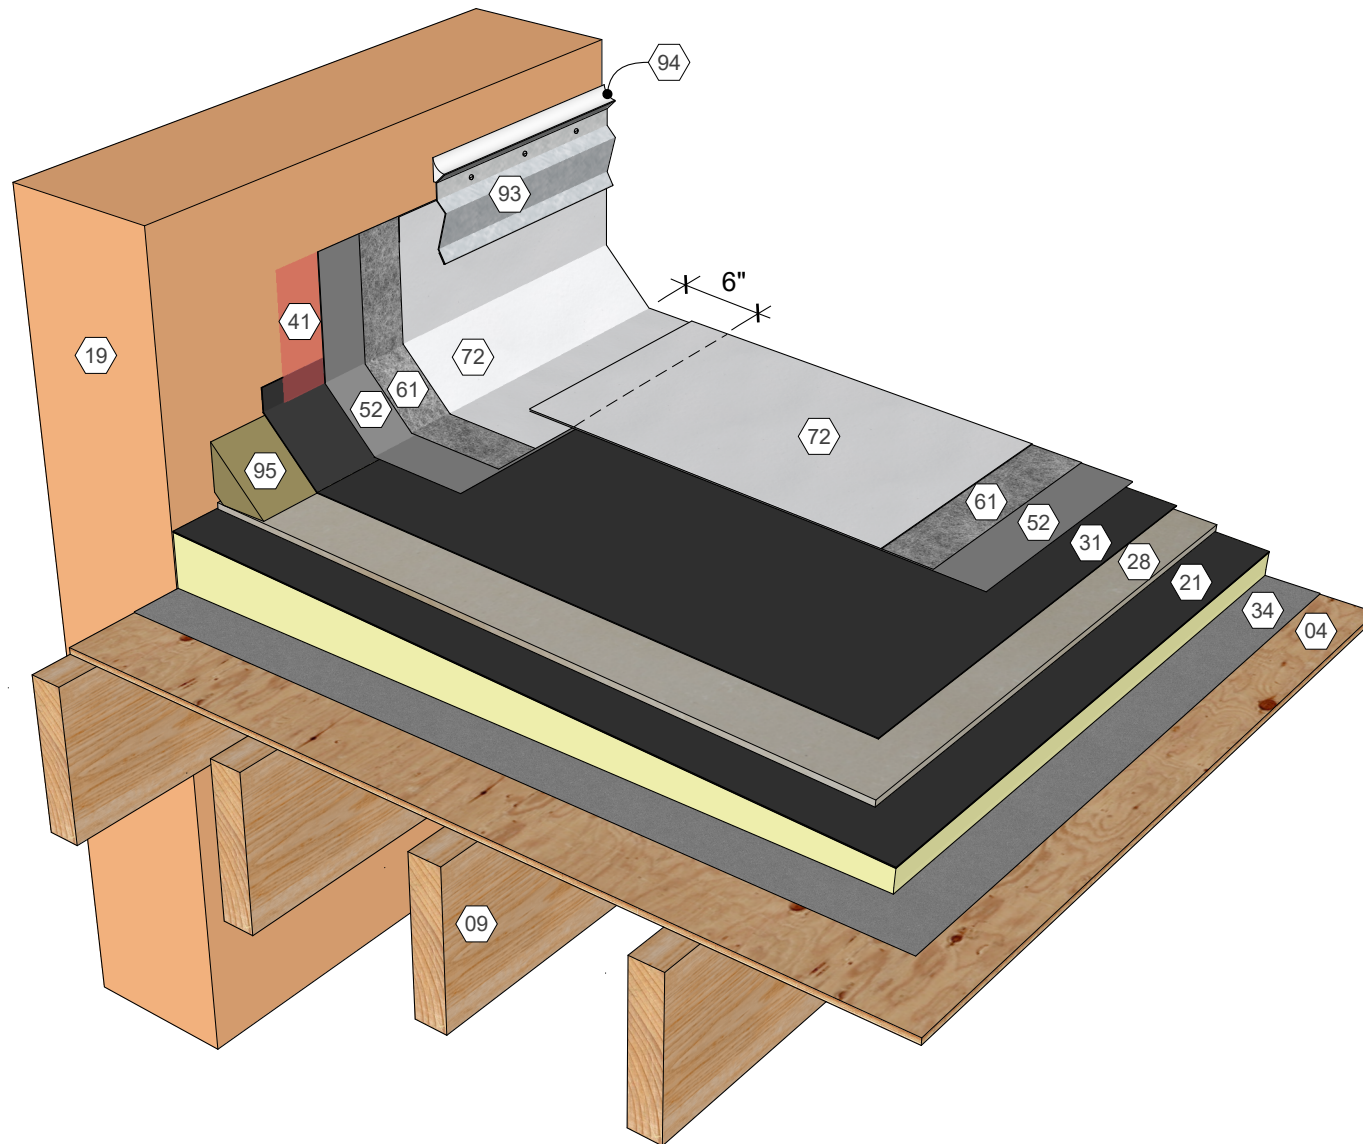

AlphaGuard® BIO Plus Parapet Wall Detail, Precast Concrete Deck
Detail 23053

KEY NOTES

- ④ Wood Deck
- ⑨ Roof Structure
- ⑱ Wall Assembly
- ⑳ Polyisocyanurate Insulation (Adhered)
- ㉘ Cover Board (Adhered)
- ㉛ Approved Base Ply Sheet
- ㉜ Base Sheet (Fastened)
- ㉝ Approved Primer
- ㉞ AlphaGuard BIO Base Coat
- ㉟ AlphaGuard Glass Mat or Permafab
- ㊱ AlphaGuard BIO Top Coat
- ㊲ Counterflashing, Optional
- ㊳ Tremseal D, Optional
- ㊴ Cant Strip